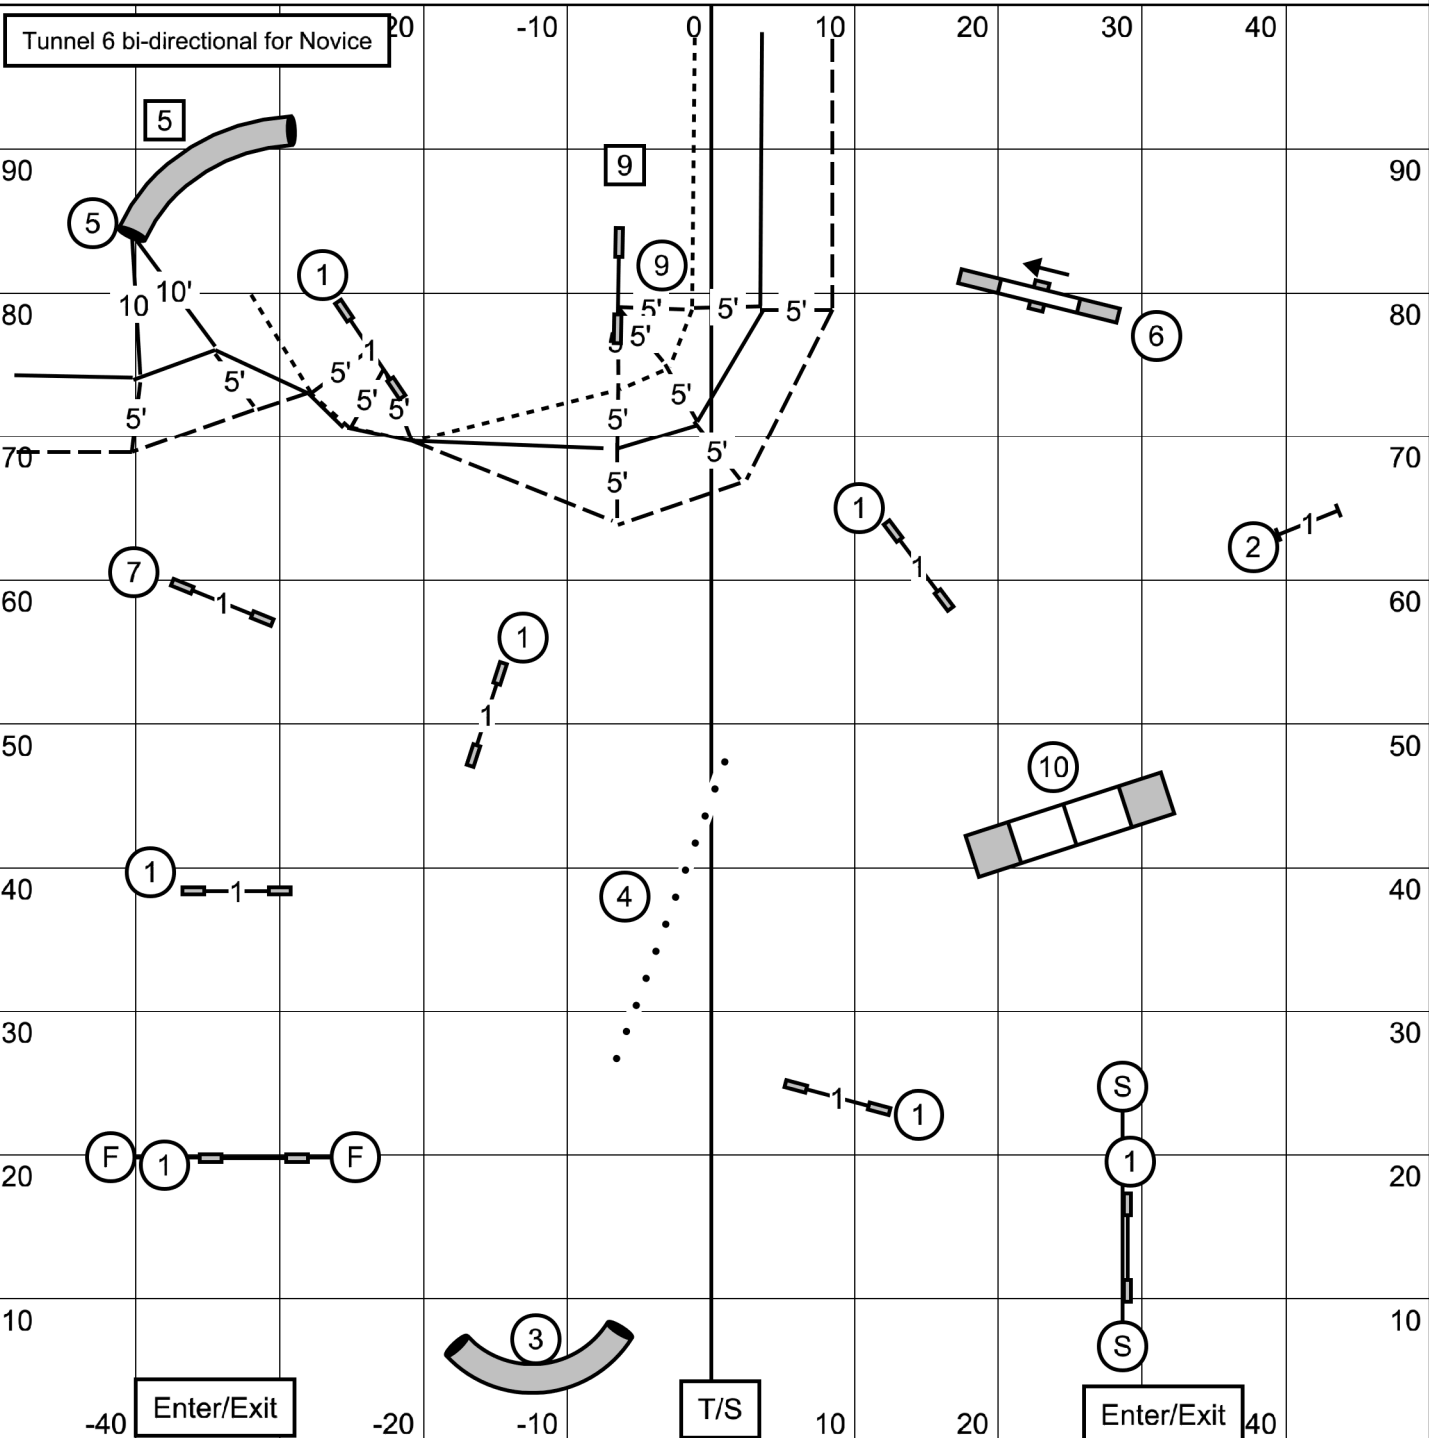

Novice Send 9-1 or 1-9 in flow (light squares, dotted line)
Open Send 9-1-5 (light circles, solid line)
Excellent/Master Send 9-1-5 (light circles, dashed line)

Novice -- Send + Bonus = 30 pts, 50 pts to Q
Open -- Send + Bonus = 35 pts, 55 pts to Q
Exc/Master -- Send + Bonus = 35 pts, 60 pts to Q