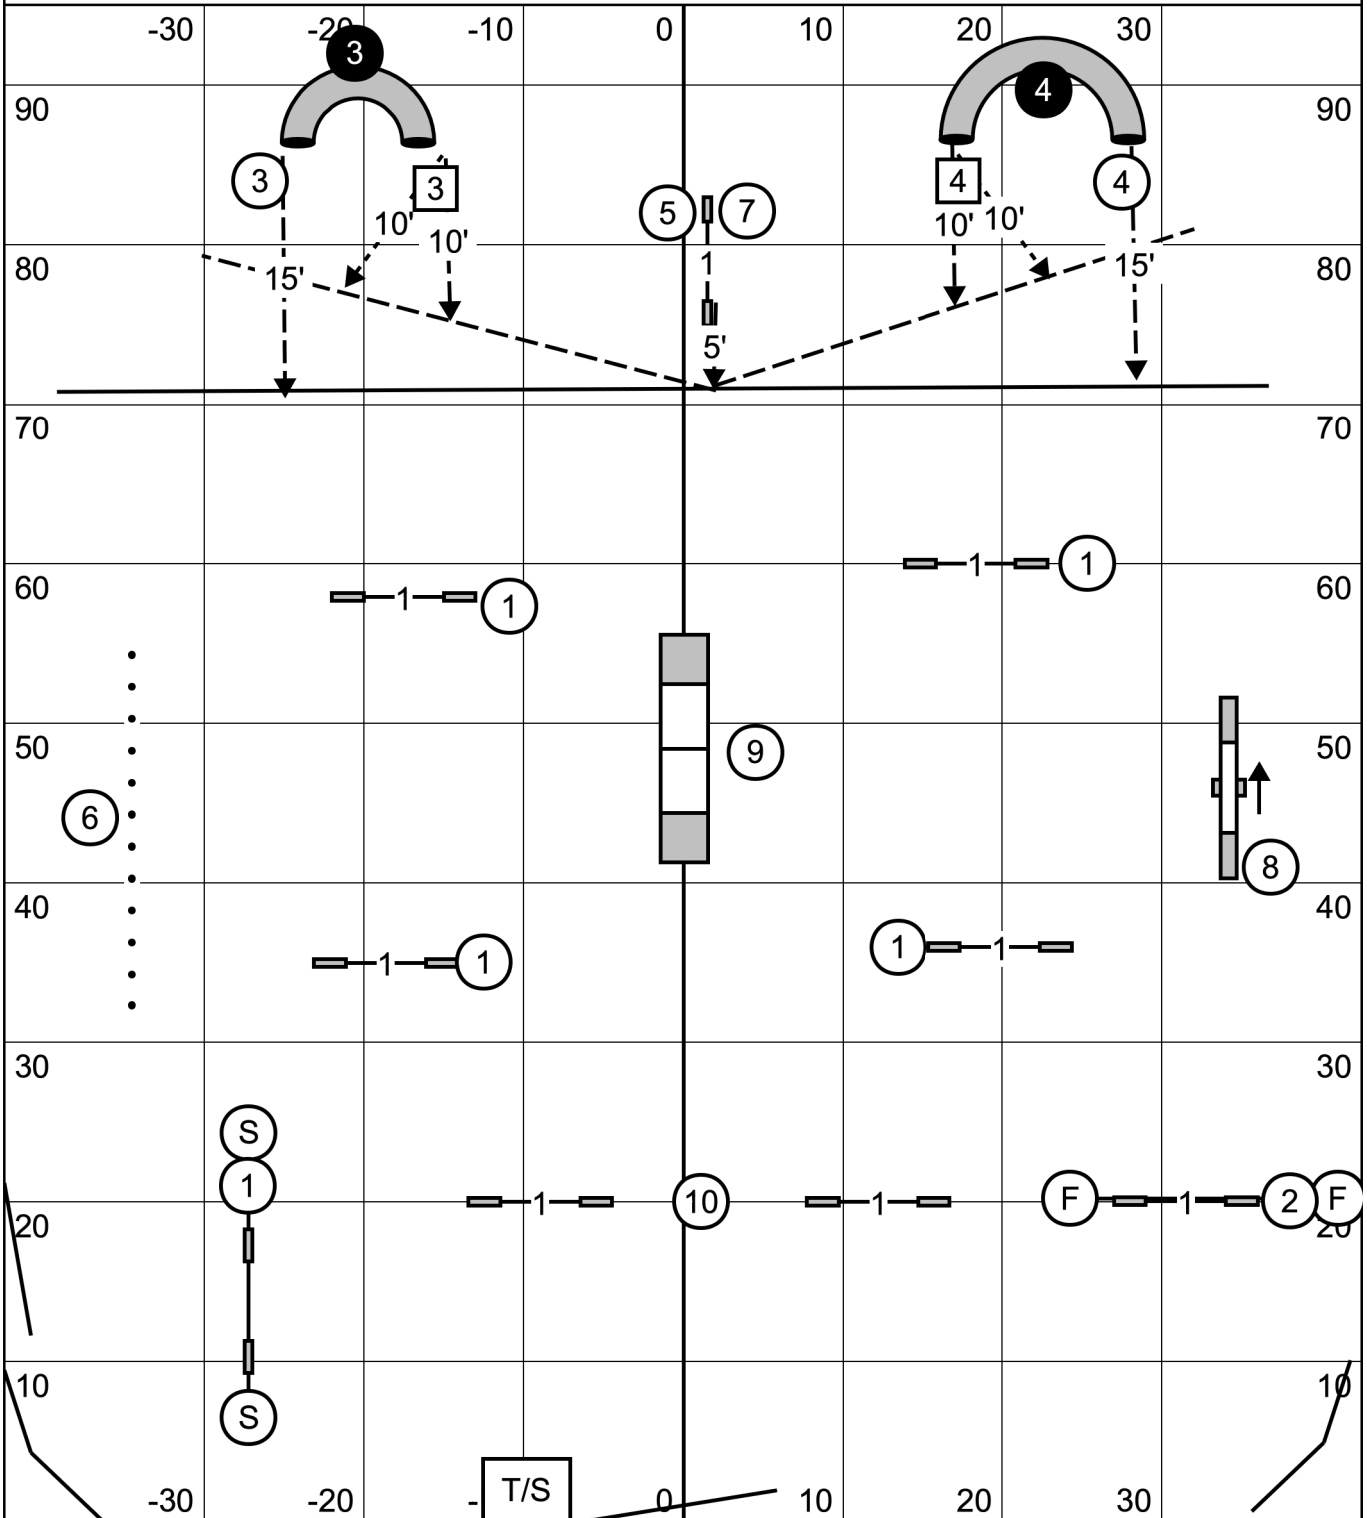

E/M Send 3-5-4 or 4-7-3 light circles
 Open Send 4 square-7 circle or 3 square-5 circle
 Novice Send 3 dark circle-5 or 4 dark circle-7

E/M Send line is solid
 Open and Novice Send line is dashed

United States Australian Shepherd Association
Combined FAST
Saturday September 10, 2022
Judge: Jan Skurzynski